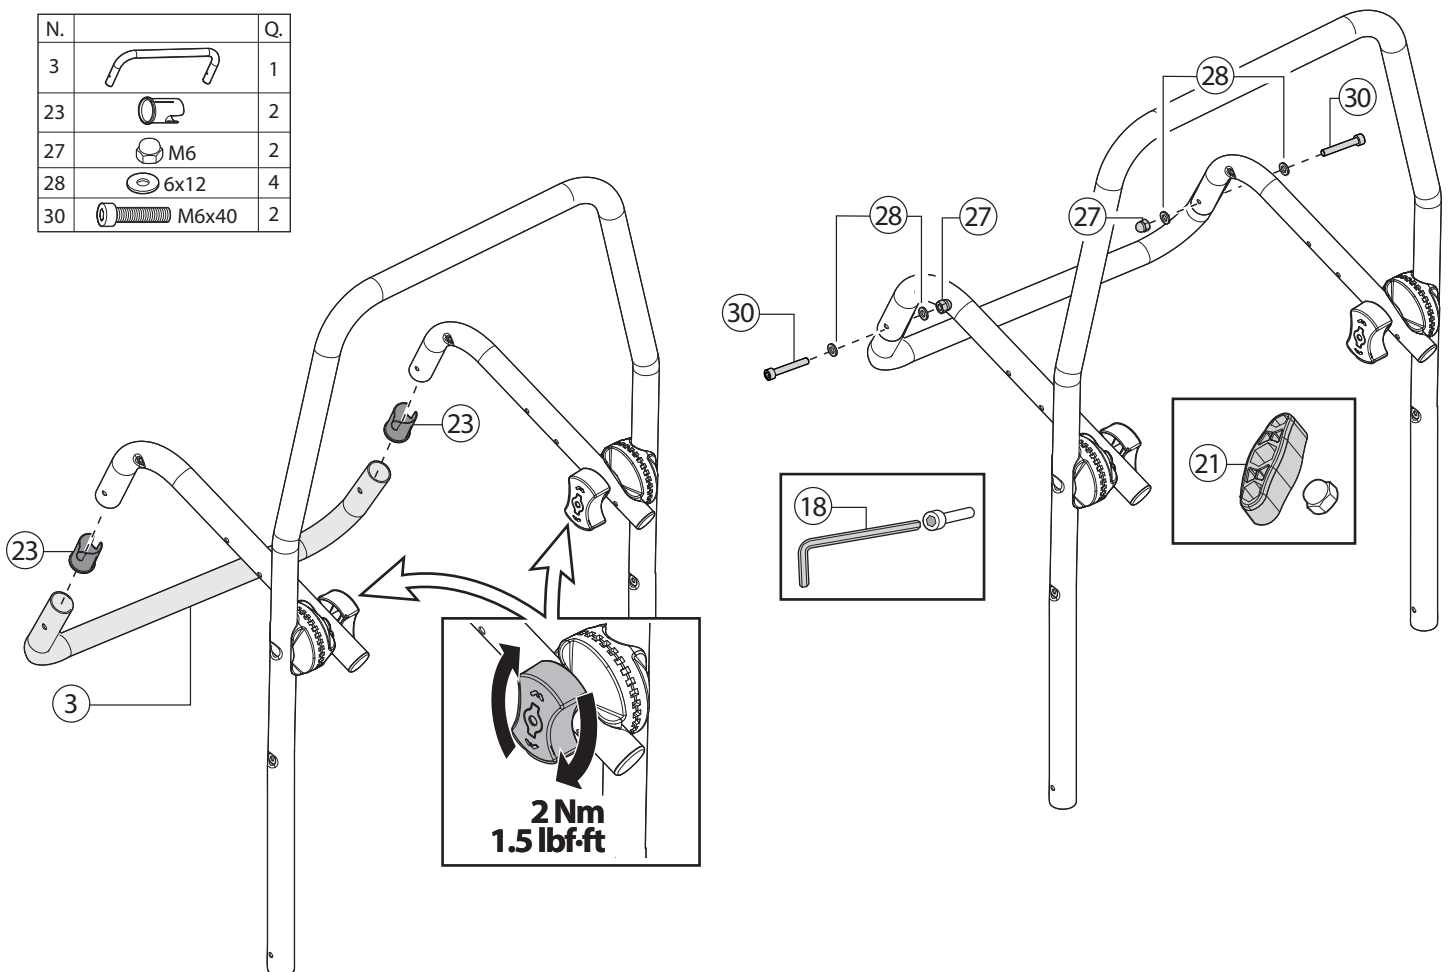

② x2 x3

N.		Q.
3		1
23		2
27	M6	2
28	6x12	4
30	M6x40	2