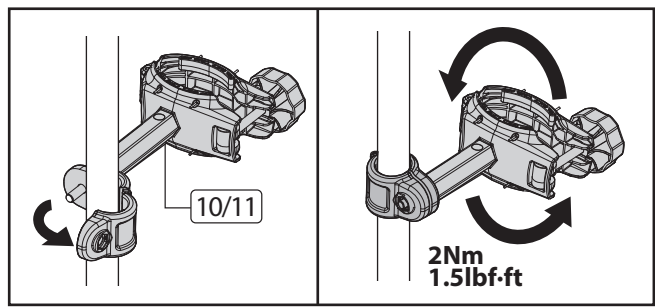

8 x2 x3

N.		Q.
10		1
11		1