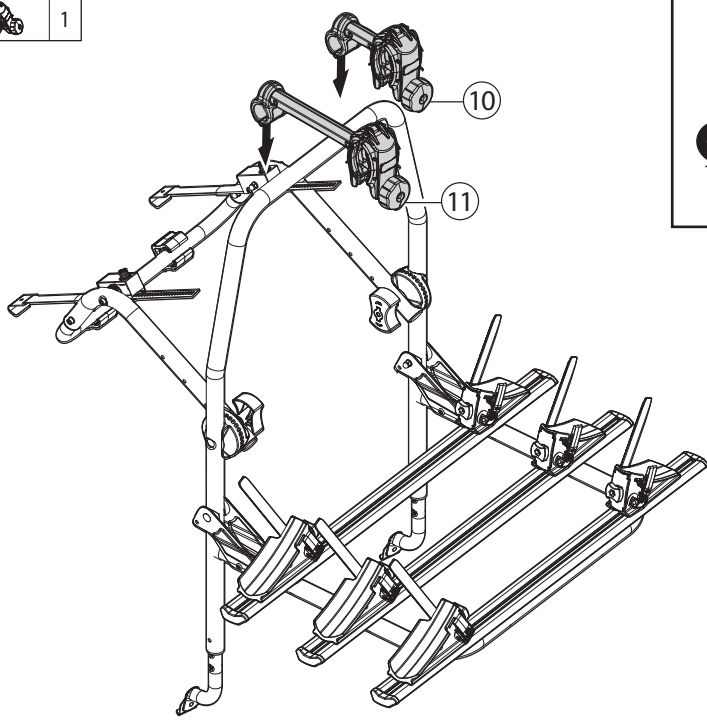

8 x2 x3

N.		Q.
10		1
11		1