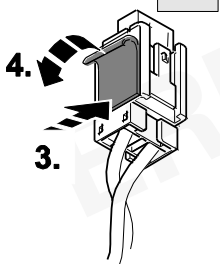

Astra K

Astra K Sports Tourer